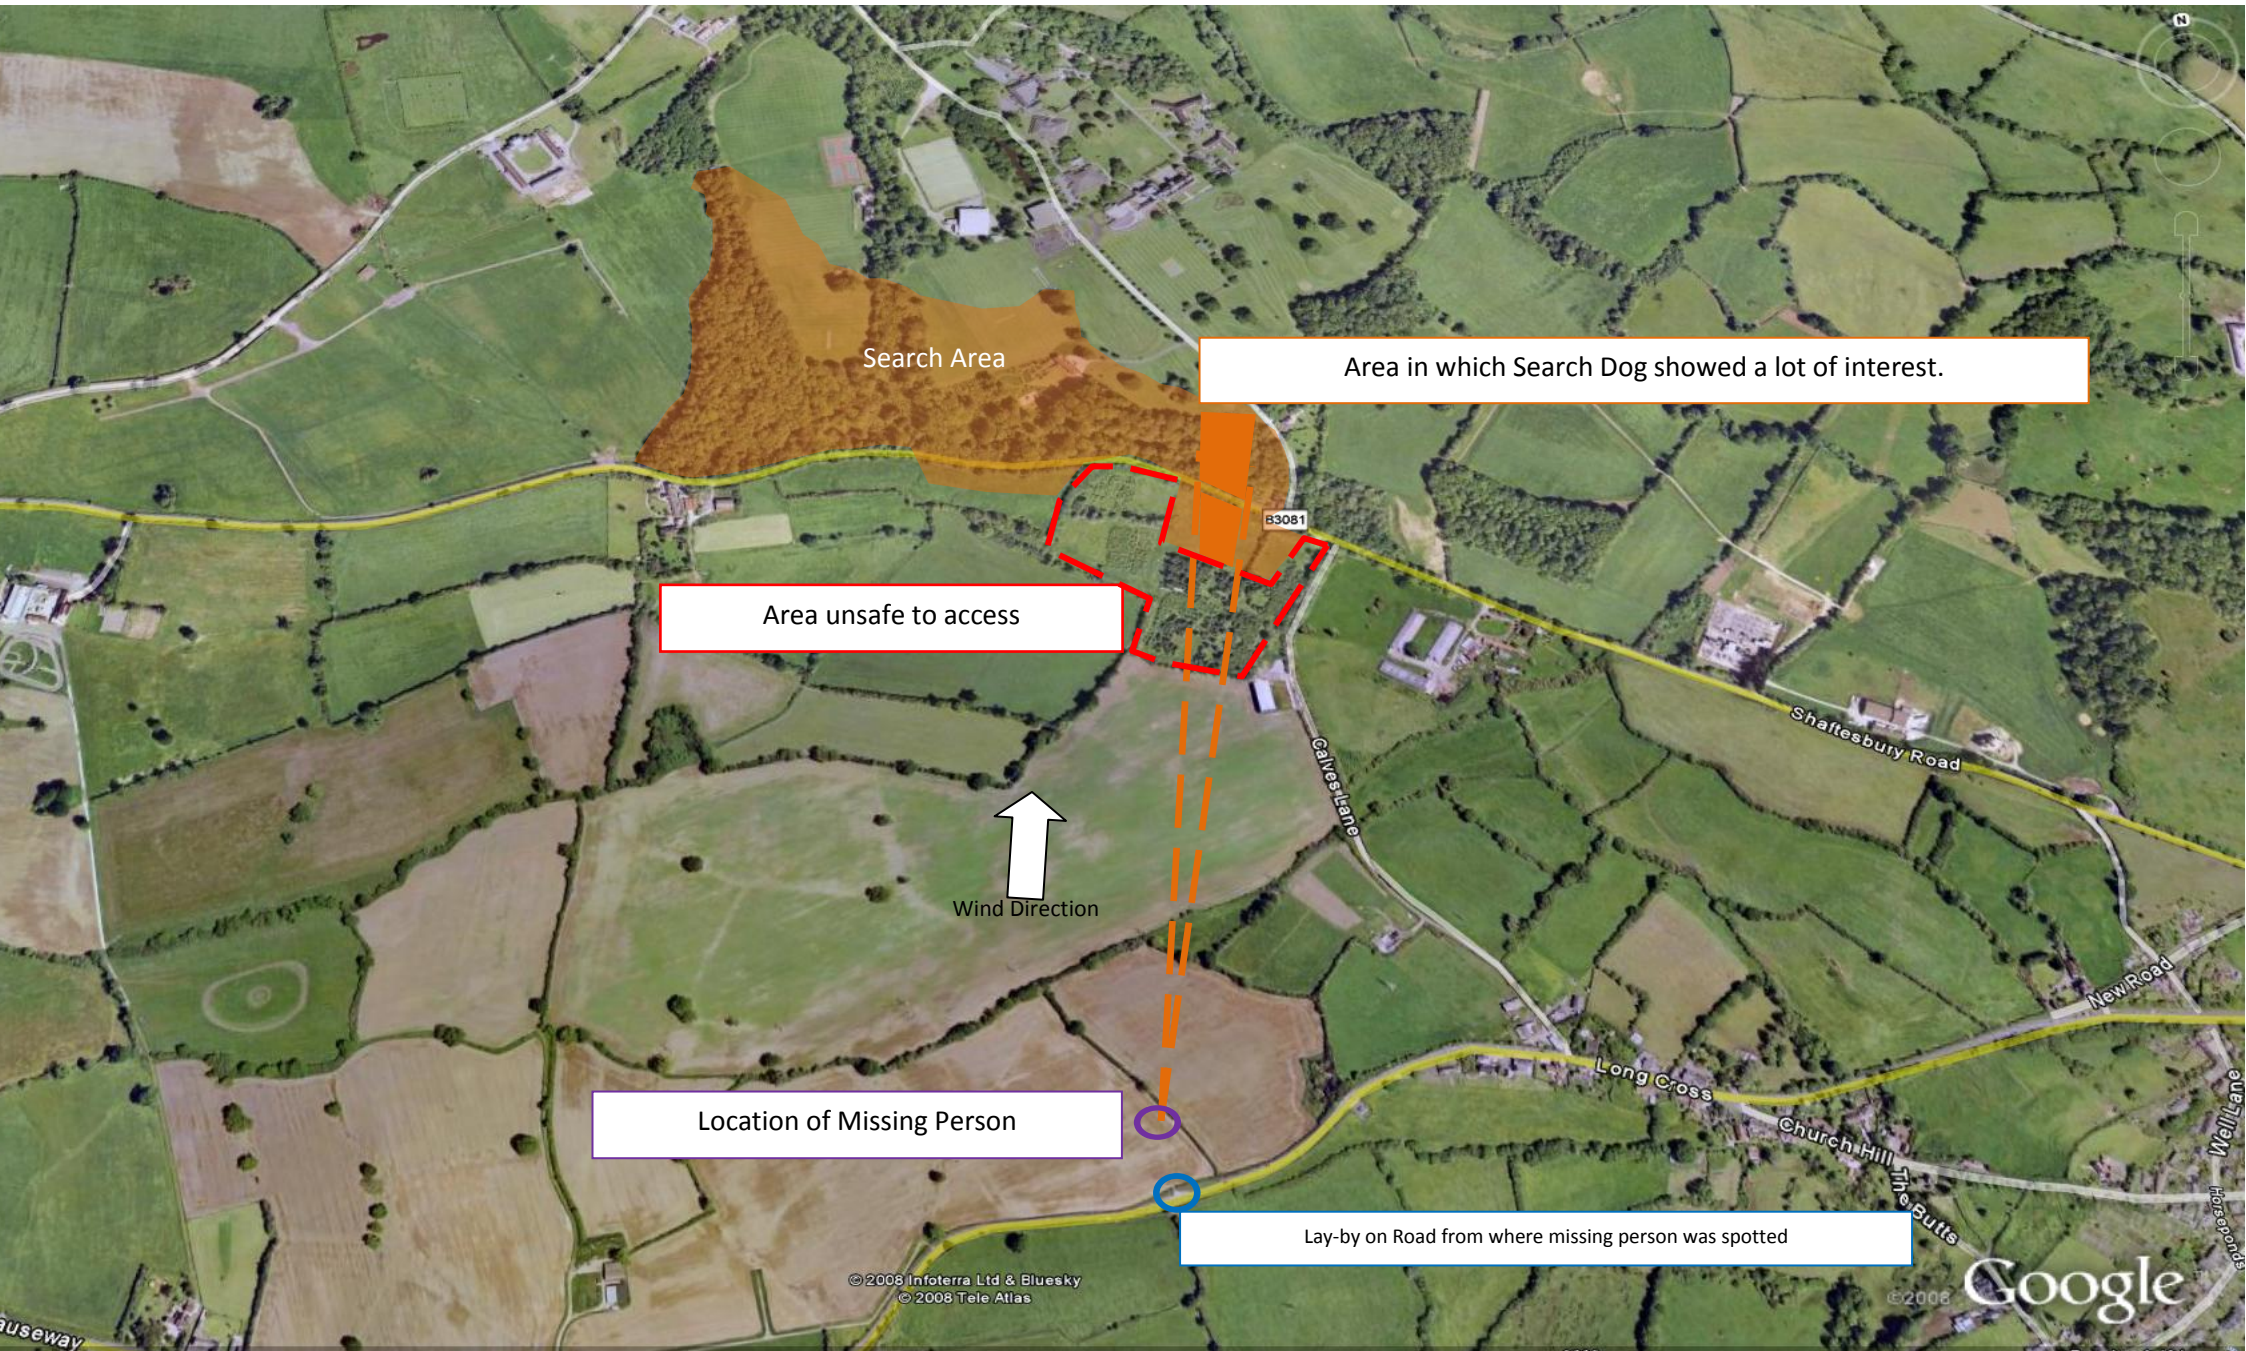

MAP SHOWING AREA SEARCHED BY DORSET SEARCH DOGS (ORANGE) – LIKELY SCENT CONE/DIRECTION (DOTTED ORANGE LINE)

Search Area

Area in which Search Dog showed a lot of interest.

Area unsafe to access

Wind Direction

Location of Missing Person

Lay-by on Road from where missing person was spotted